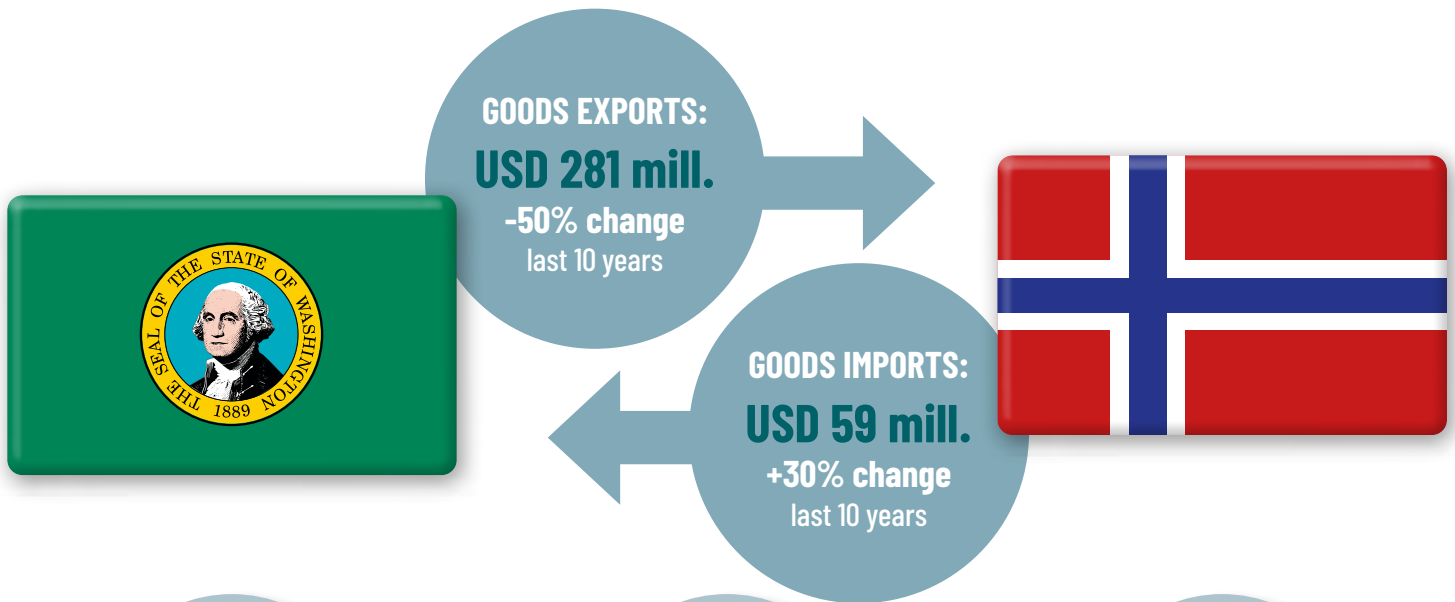

Norway's economic contribution to WASHINGTON

420 jobs

in Norwegian-owned
companies in Washington

710 jobs

from Washington's exports
to Norway

5,600 jobs

jobs associated with
Norwegian portfolio investment

In addition, Washington's export to Norway and Norwegian companies in Washington support **1,940 jobs** elsewhere in the US value chain (indirect employment effects).

Did you know?

Seattle is home to the National Nordic Museum, whose CEO was recently awarded the Royal Norwegian Order of Merit. The museum presents the history of the Nordic regions as well as the experiences and legacies of nordic immigrants to the US.