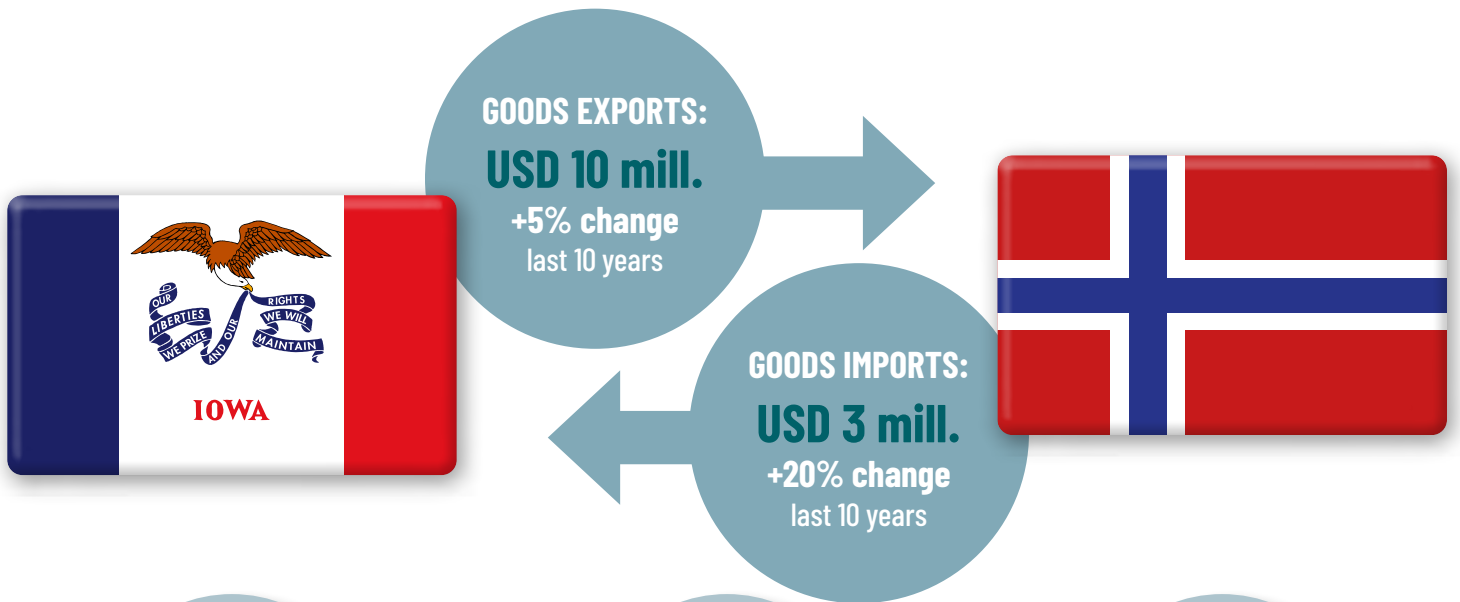

Norway's economic contribution to IOWA

30 jobs

in Norwegian-owned companies in Iowa

60 jobs

from Iowa's exports to Norway

1,990 jobs

jobs associated with Norwegian portfolio investment

In addition, Iowa's export to Norway and Norwegian companies in Iowa support **80 jobs** elsewhere in the US value chain (indirect employment effects).

Did you know?

The Vesterheim Museum in Decorah, Iowa presents the experience of Norwegian-American immigrants through exhibits and activities - including classes teaching folk art skills. Also, Luther college in Decorah was the first college to be established by Norwegian-Americans.