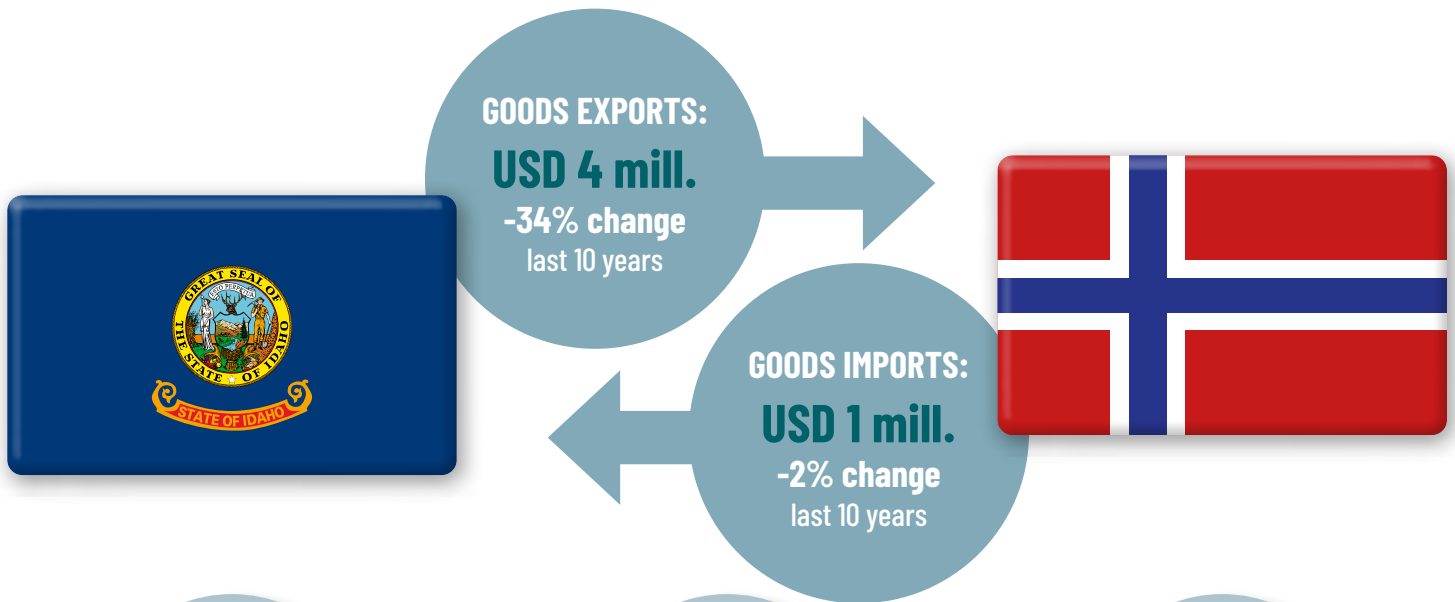

Norway's economic contribution to IDAHO

1 job

in Norwegian-owned companies in Idaho

30 jobs

from Idaho's exports to Norway

1,110 jobs

jobs associated with Norwegian portfolio investment

In addition, Idaho's export to Norway and Norwegian companies in Idaho support **30 jobs** elsewhere in the US value chain (indirect employment effects).

Did you know?

The highly renowned bassist Gary Peacock from Burley, Idaho, recorded some of his most famous music in Jan Erik Kongshaugs studio in Oslo, Norway.

Idaho

Exports to Norway in USD million

| | |
|--------------------------|-----|
| Sea Transport | 1.3 |
| Financial Services | 1.1 |
| Manufactured Goods | 1.0 |
| Machinery | 0.8 |
| Computer Services | 0.7 |
| Transportation Equipment | 0.7 |