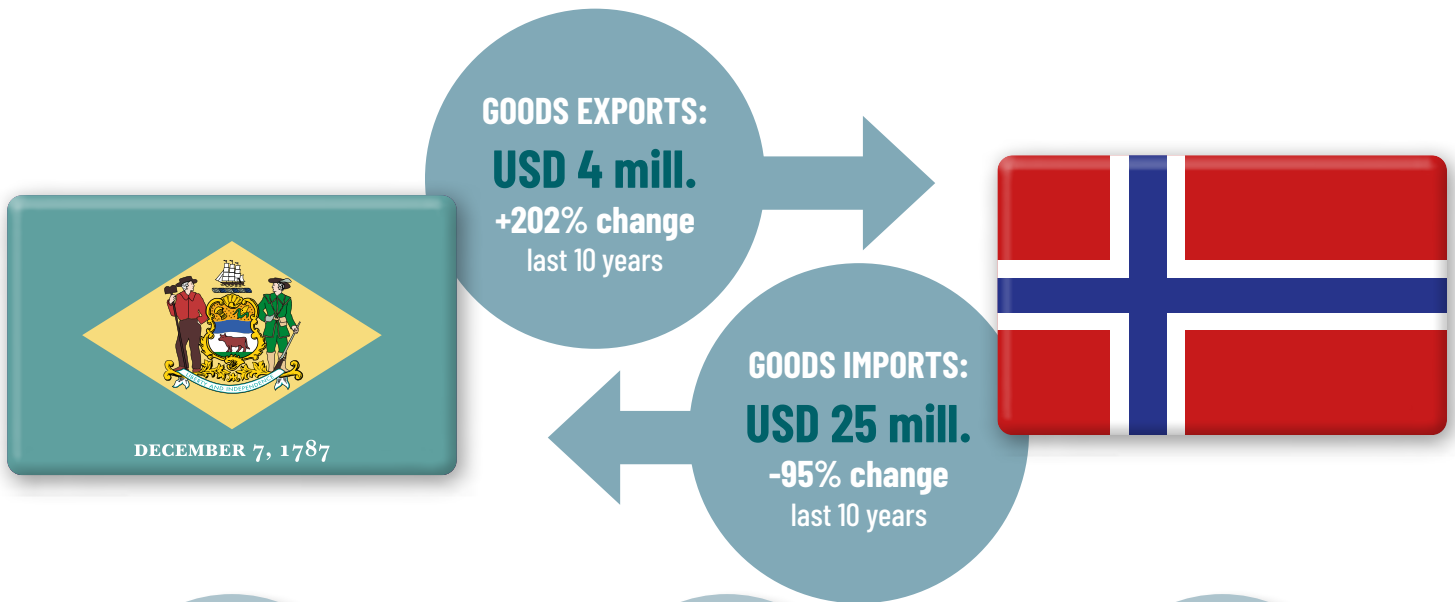

Norway's economic contribution to DELAWARE

20 jobs
in Norwegian-owned
companies in Delaware

30 jobs
from Delaware's exports
to Norway

660 jobs
jobs associated with
Norwegian portfolio investment

In addition, Delaware's export to Norway and Norwegian companies in Delaware support **75 jobs** elsewhere in the US value chain (indirect employment effects).

Did you know?

During World War II, the Norwegian merchant ship Hvoslef was torpedoed by a German submarine off the Delaware coast. The survivors came ashore in a lifeboat at Fenwick Island and found a welcome reception from the locals. Scuba divers can now visit the wreck of the Hvoslef, and even swim inside.