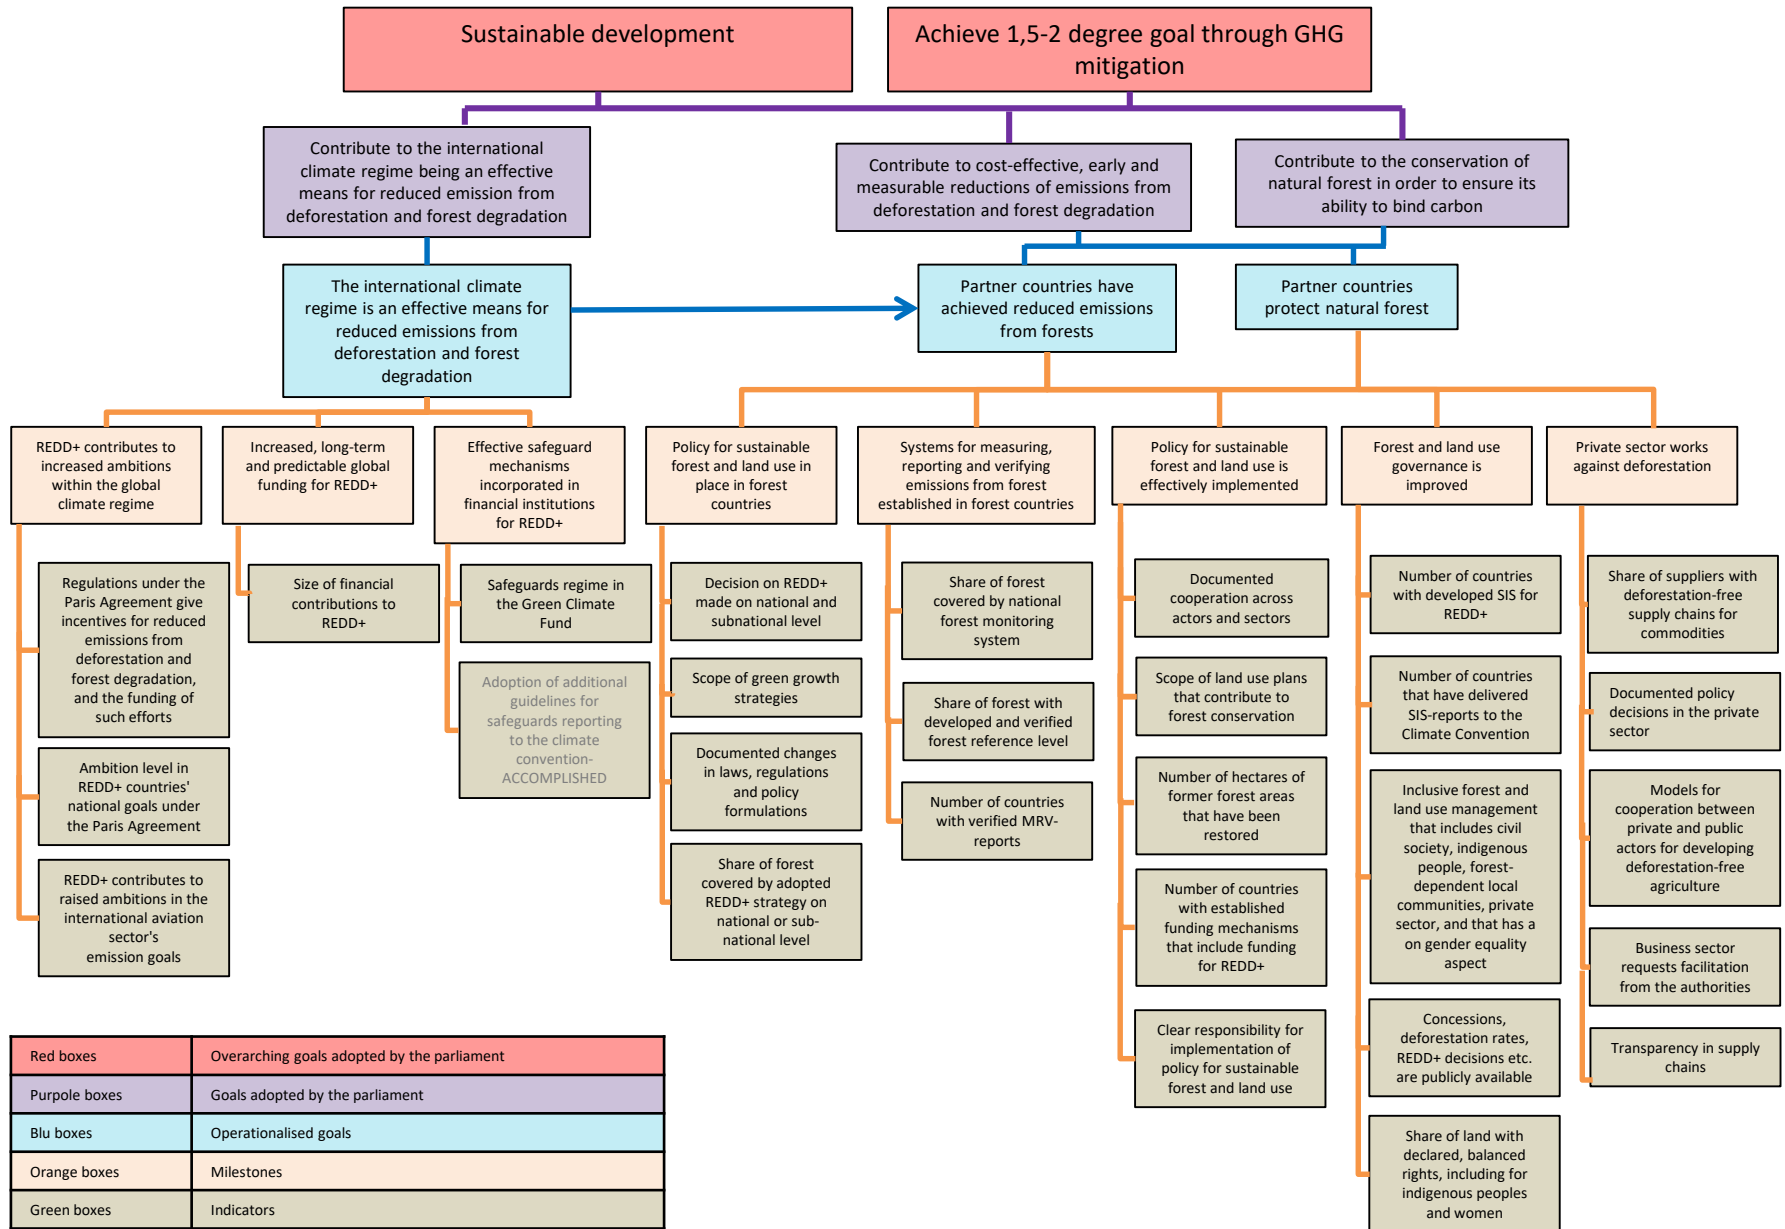

# STRATEGICAL FRAMEWORK FOR THE CLIMATE AND FOREST INITIATIVE

13. JUNI 2017

Red boxes	Overarching goals adopted by the parliament
Purple boxes	Goals adopted by the parliament
Blue boxes	Operationalised goals
Orange boxes	Milestones
Green boxes	Indicators